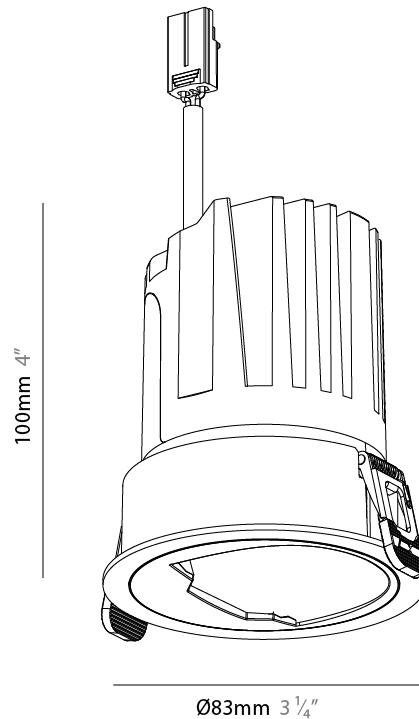

GENERAL

Series: Bioniq Evo Round Wallwash
Partner: Prolicht
Division: Architectural
Installation: Recessed
Product Type: Wallwash
Mounting Location: Ceiling
Light Distribution: Adjustable / Asymmetric

PHYSICAL

Shape: Round
Diameter (mm): 83
Diameter (in): 3 1/4
Height (mm): 100
Depth (mm): 105
Height (in): 4
Depth (in): 4 1/8
Ceiling Thickness (mm): 2 - 15
Ceiling Thickness (in): 1/16 - 9/16
Weight (kg): 0.2
Fixture Finish: SSR / BKV / CWI / CRY / HAB / UFT / ITA / RUA / FTG / MYG / LOD / PUS / FRO / FUP / KIA / POP / BLS / SPG / MEY / GOH / CHC / COM / ABZ / JAG / OBR / MOS / ROR
Fixture Material: Extruded Aluminum
Cut-out Measurements: Ø 75mm/2 15/16"

ELECTRICAL

Lamp Type: LED (Zhaga Standard)
Input Wattage (W): 10.9
Total Output Wattage (W): 10
Dimming: Non-dimming / DALI Dimming / MATTER Dimming
Driver Included: No
Driver Location: Remote
Driver Type: Constant Current - Universal
Constant Current (MA): 350mA
Upon Request: 0-10V Dimming / Phase Dimming

LED

Color Temperature (°K): 2400 / 2700 / 3000 / 3500 / 4000
Max. Delivered Lumen (lm): Max 1029
Nominal Lumen (lm): Max 1771
CRI: >90 CRI
Efficiency (%): 94.2
Lamp Life (hrs): 50000

OPTICAL

Adjustability: Rotational 350° / Tilt 30°

RATINGS AND CERTIFICATIONS

Certified By: Certified for North American Standards
IP rating: IP65
Glare Rating: ≤ 10