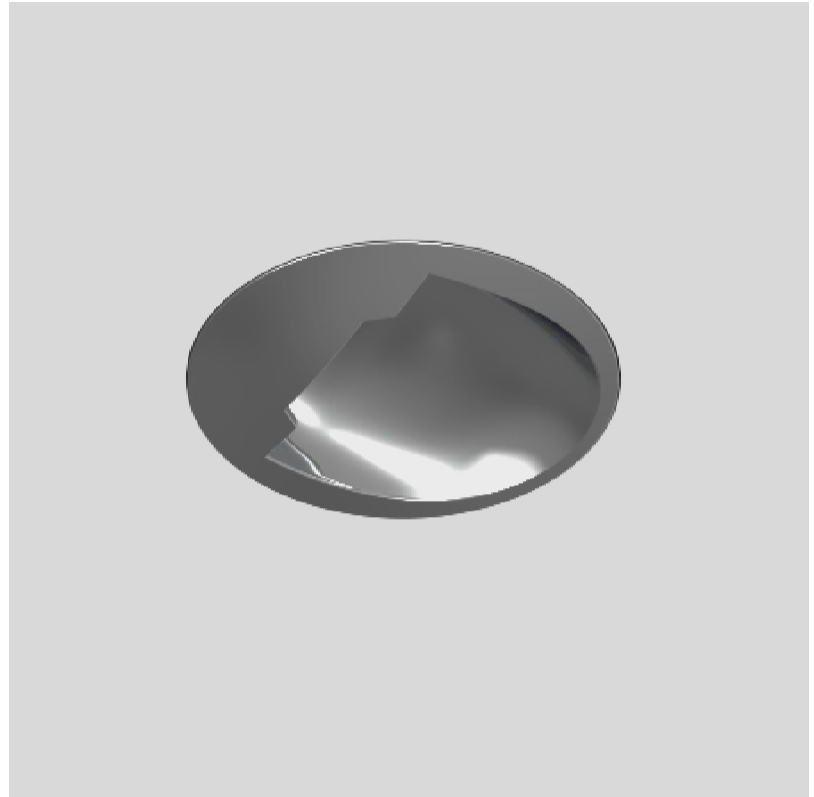

GENERAL

Series: Bioniq Evo Round Wallwash
Partner: Prolicht
Division: Architectural
Installation: Trimless
Product Type: Wallwash
Mounting Location: Ceiling
Light Distribution: Adjustable / Asymmetric

PHYSICAL

Shape: Round
Diameter (mm): 48
Diameter (in): 1 7/8
Height (mm): 90
Depth (mm): 100
Height (in): 3 9/16
Depth (in): 3 15/16
Ceiling Thickness (mm): 10 - 50
Ceiling Thickness (in): 3/8 - 1 15/16
Weight (kg): 0.2
Fixture Finish: SSR / BKV / CWI / CRY / HAB / UFT / ITA / RUA / FTG / MYG / LOD / PUS / FRO / FUP / KIA / POP / BLS / SPG / MEY / GOH / CHC / COM / ABZ / JAG / OBR / MOS / ROR
Fixture Material: Extruded Aluminum
Cut-out Measurements: Ø 55mm/2 3/16"

ELECTRICAL

Lamp Type: LED (Zhaga Standard)
Input Wattage (W): 6
Total Output Wattage (W): 5.5
Dimming: Non-dimming / DALI Dimming / MATTER Dimming
Driver Included: No
Driver Location: Remote
Driver Type: Constant Current - Universal
Driver Class: Class 2
Constant Current (MA): 250mA
Upon Request: 0-10V Dimming / Phase Dimming

LED

Color Temperature (°K): 2400 / 2700 / 3000 / 3500 / 4000
Max. Delivered Lumen (lm): Max 470
Nominal Lumen (lm): Max 828
CRI: >90 CRI
Efficiency (%): 85.5
Lamp Life (hrs): 50000

OPTICAL

Adjustability: Rotational 350° / Tilt 30°

RATINGS AND CERTIFICATIONS

Certified By: Certified for North American Standards
IP rating: IP65
Glare Rating: ≤ 10